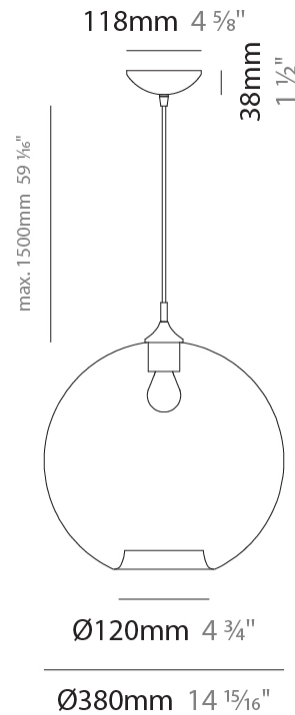

PROJECT	_____
TYPE	_____
SPECIFIER	_____
QUANTITY	_____
DATE	_____

PARIGI PALLA MONOPOINT SUSPENSION

D141096-

base number   Finish
Options

1. To build a product code in our configurator select the specify button on the base model # product page
2. To build a manual product code on this datasheet choose from the options listed below in blue font and add the suffix to the base model #

GENERAL

Series: Parigi Palla
Subseries: Parigi Palla Monopoint
Partner: Cangini & Tucci
Division: Design
Installation: Suspension
Product Type: Pendant
Mounting Location: Ceiling

PHYSICAL

Shape: Sphere
Diameter (mm): 380
Diameter (in): 14 ¹⁵/₁₆
Height (mm): 380
Height (in): 14 ¹⁵/₁₆
Max. Overall Height (mm): 1880
Max. Overall Height (in): 74
Weight (kg): 2.40
Weight (lbs): 5.29
Fixture Finish: [AMB / GRN / PNK / RUB / SKB / SMK / TOB / TRA](#)
Holder Finish: CHR
Fixture Material: Glass / Metal
Primary Material: Glass - Borosilicate
Cable Details: 1500mm Cable

ELECTRICAL

Number of Lamps: 1
Lamp Type: LED Retrofit
Bulb Included: Bulb Not Included
Max. Wattage Per Lamp (W): 8
Lamp Base: E26
Input Voltage (V): 120
Upon Request: 277Vac / GU24

LED

OPTICAL

RATINGS AND CERTIFICATIONS

Certified By: Certified for North American Standards
IP rating: IP20