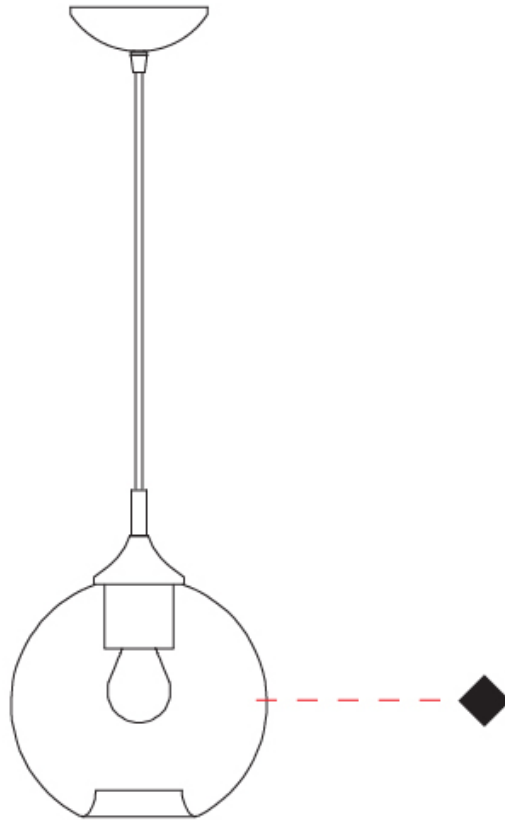

PARIGI PALLA MONOPOINT SUSPENSION

D141094-

PROJECT _____

TYPE _____

SPECIFIER _____

QUANTITY _____

DATE _____

D