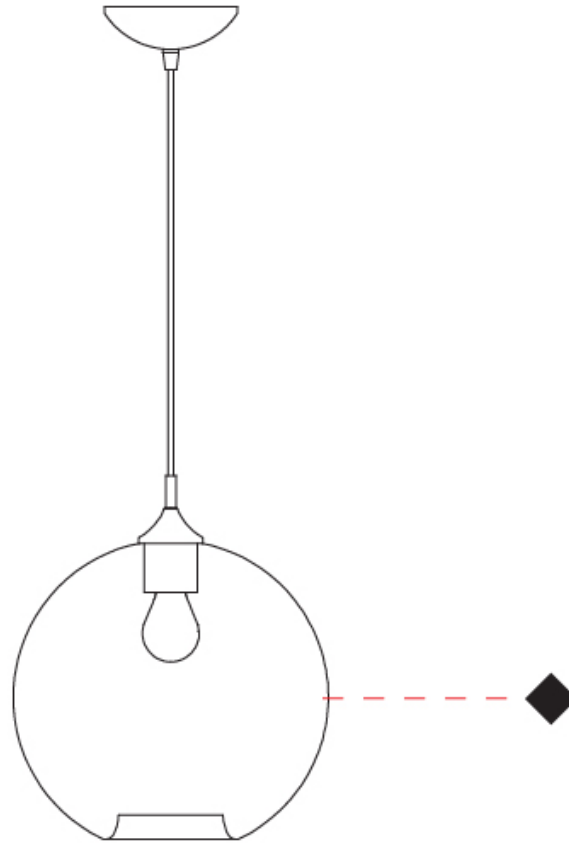

PARIGI PALLA MONOPOINT SUSPENSION

D141095-

PROJECT _____

TYPE _____

SPECIFIER _____

QUANTITY _____

DATE _____

D