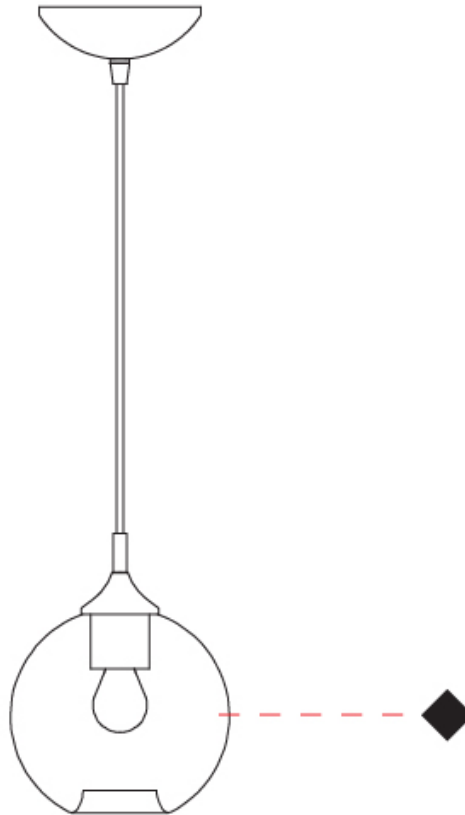

PARIGI PALLA MONOPOINT SUSPENSION

D141093-

PROJECT _____

TYPE _____

SPECIFIER _____

QUANTITY _____

DATE _____

D