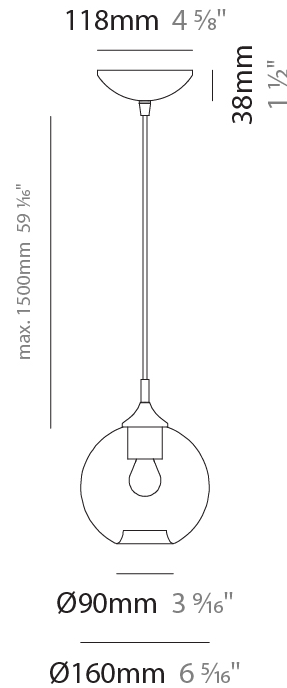

PARIGI PALLA MONOPOINT SUSPENSION

D141093-

base number   Finish
Options

1. To build a product code in our configurator select the specify button on the base model # product page
2. To build a manual product code on this datasheet choose from the options listed below in blue font and add the suffix to the base model #

GENERAL

Series: Parigi Palla
Subseries: Parigi Palla Monopoint
Partner: Cangini & Tucci
Division: Design
Installation: Suspension
Product Type: Pendant
Mounting Location: Ceiling

PHYSICAL

Shape: Sphere
Diameter (mm): 160
Diameter (in): 6 ⁵/₁₆
Height (mm): 160
Height (in): 6 ⁵/₁₆
Max. Overall Height (mm): 1660
Max. Overall Height (in): 65 ³/₈
Weight (kg): 0.49
Weight (lbs): 1.08
Fixture Finish: [AMB / GRN / PNK / RUB / SKB / SMK / TOB / TRA](#)
Holder Finish: CHR
Fixture Material: Glass / Metal
Primary Material: Glass - Borosilicate
Cable Details: 1500mm Cable

ELECTRICAL

Number of Lamps: 1
Lamp Type: LED Retrofit
Bulb Included: Bulb Not Included
Max. Wattage Per Lamp (W): 4
Lamp Base: E12
Input Voltage (V): 120

LED

OPTICAL

RATINGS AND CERTIFICATIONS

Certified By: Certified for North American Standards
IP rating: IP20

PROJECT	_____
TYPE	_____
SPECIFIER	_____
QUANTITY	_____
DATE	_____