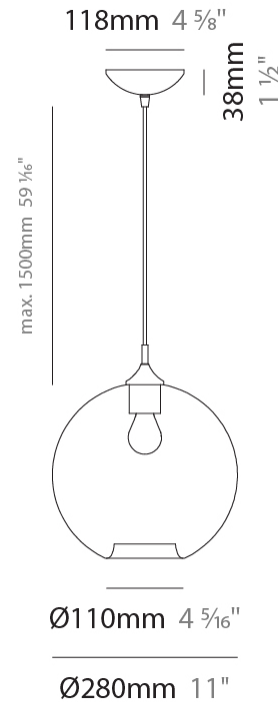

PROJECT
TYPE
SPECIFIER
QUANTITY
DATE

PARIGI PALLA MONOPOINT SUSPENSION

D141095-

base number   Finish
Options

1. To build a product code in our configurator select the specify button on the base model # product page
2. To build a manual product code on this datasheet choose from the options listed below in blue font and add the suffix to the base model #

GENERAL

Series: Parigi Palla
Subseries: Parigi Palla Monopoint
Partner: Cangini & Tucci
Division: Design
Installation: Suspension
Product Type: Pendant
Mounting Location: Ceiling

PHYSICAL

Shape: Sphere
Diameter (mm): 280
Diameter (in): 11
Height (mm): 280
Height (in): 11
Max. Overall Height (mm): 1780
Max. Overall Height (in): 70 ⁷/₁₆
Weight (kg): 1.50
Weight (lbs): 3.31
Fixture Finish: [AMB](#) / [GRN](#) / [PNK](#) / [RUB](#) / [SKB](#) / [SMK](#) / [TOB](#) / [TRA](#)
Holder Finish: CHR
Fixture Material: Glass / Metal
Primary Material: Glass - Borosilicate
Cable Details: 1500mm Cable

ELECTRICAL

Number of Lamps: 1
Lamp Type: LED Retrofit
Bulb Included: Bulb Not Included
Max. Wattage Per Lamp (W): 8
Lamp Base: E26
Input Voltage (V): 120
Upon Request: 277Vac / GU24

LED

OPTICAL

RATINGS AND CERTIFICATIONS

Certified By: Certified for North American Standards
IP rating: IP20