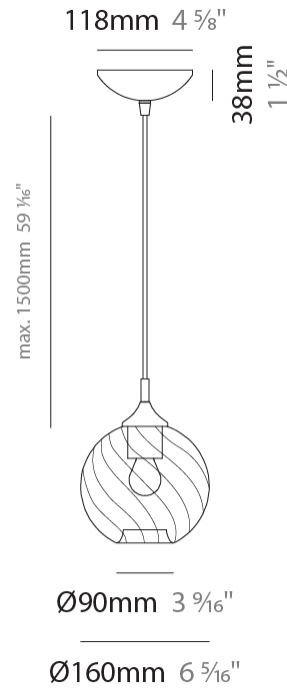

PARIGI PALLA MONOPOINT SUSPENSION

D141102-

base number Finish
Options

1. To build a product code in our configurator select the specify button on the base model # product page
2. To build a manual product code on this datasheet choose from the options listed below in blue font and add the suffix to the base model #

GENERAL

Series: Parigi Palla
Subseries: Parigi Palla Monopoint
Partner: Cangini & Tucci
Division: Design
Installation: Suspension
Product Type: Pendant
Mounting Location: Ceiling

PHYSICAL

Shape: Sphere
Diameter (mm): 160
Diameter (in): 6 ⁵/₁₆
Height (mm): 160
Height (in): 6 ⁵/₁₆
Max. Overall Height (mm): 1660
Max. Overall Height (in): 65 ³/₈
Weight (kg): 0.49
Weight (lbs): 1.1
[Fixture Finish: AMB / GRN / PNK / RUB / SKB / SMK / TOB / TRA](#)
Holder Finish: CHR
Fixture Material: Glass / Metal
Primary Material: Glass - Borosilicate
Cable Details: 1500mm Cable

ELECTRICAL

Number of Lamps: 1
Lamp Type: LED Retrofit
Bulb Included: Bulb Not Included
Max. Wattage Per Lamp (W): 4
Lamp Base: E12
Input Voltage (V): 120

LED

OPTICAL

RATINGS AND CERTIFICATIONS

Certified By: Certified for North American Standards
IP rating: IP20

PROJECT
TYPE
SPECIFIER
QUANTITY
DATE